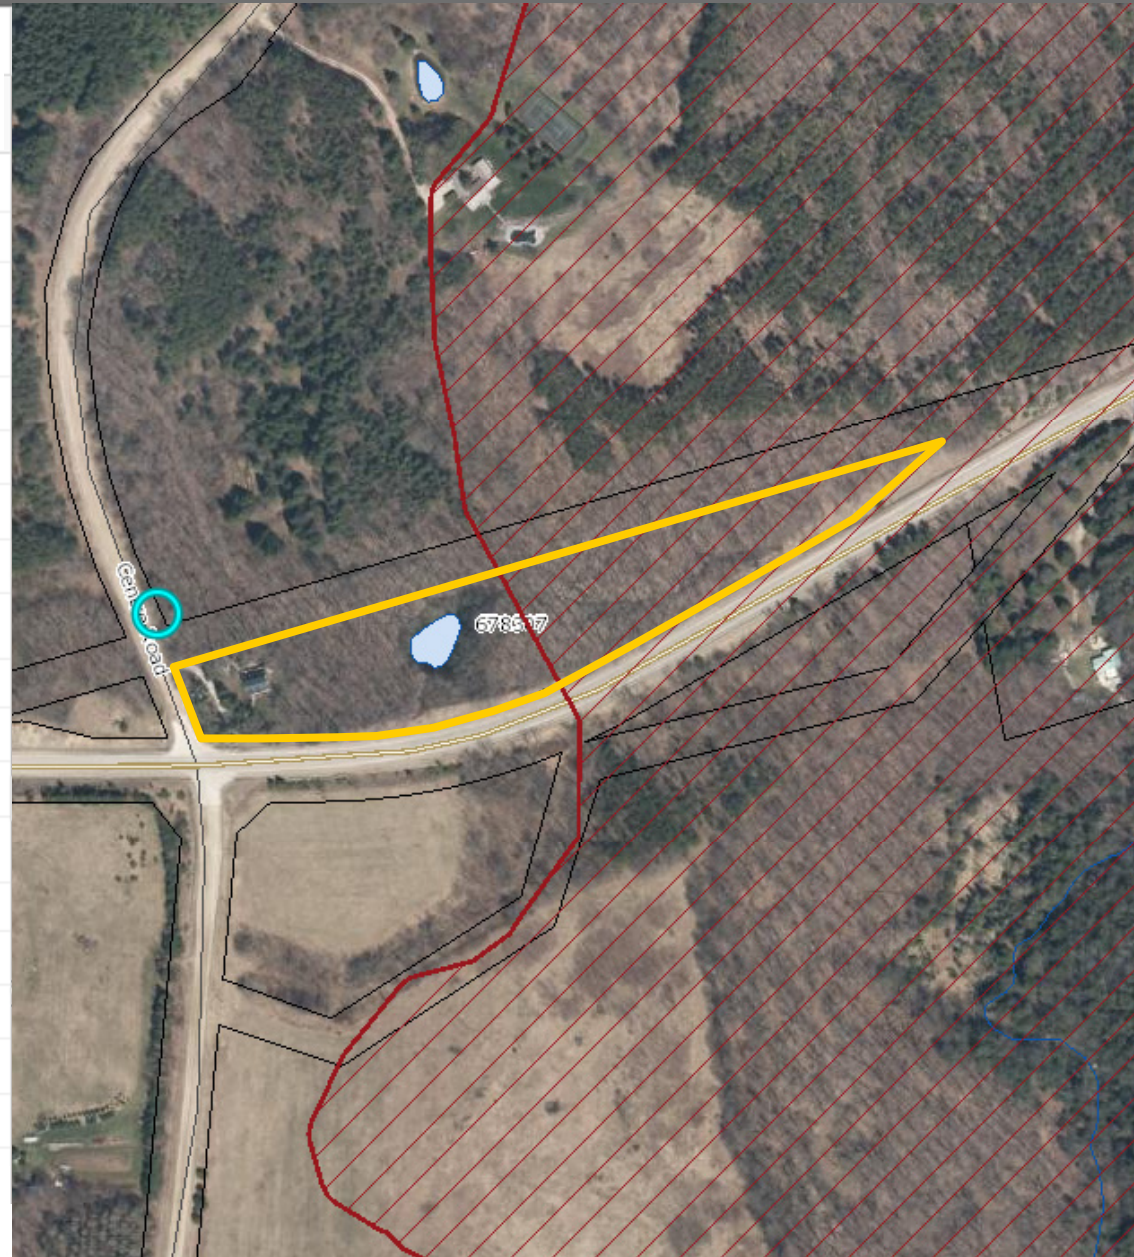

Nottawasaga Valley Conservation Authority

678307 Centre Road, Mulmur

Legend

- NVCA_Public
 - Regulated Area
- NVCA_Staff_1_2_1
 - Jurisdiction Boundary
 - Municipalities
 - NVCA Properties
 - Street Number Labels
 - Parcel Boundaries
- Major Roads
 - Major Highway
 - Highway
 - Major Road
- Local Roads
 - Streets and Small Roads
 - Unclassified
- Lakes
- Pond
- River / Stream