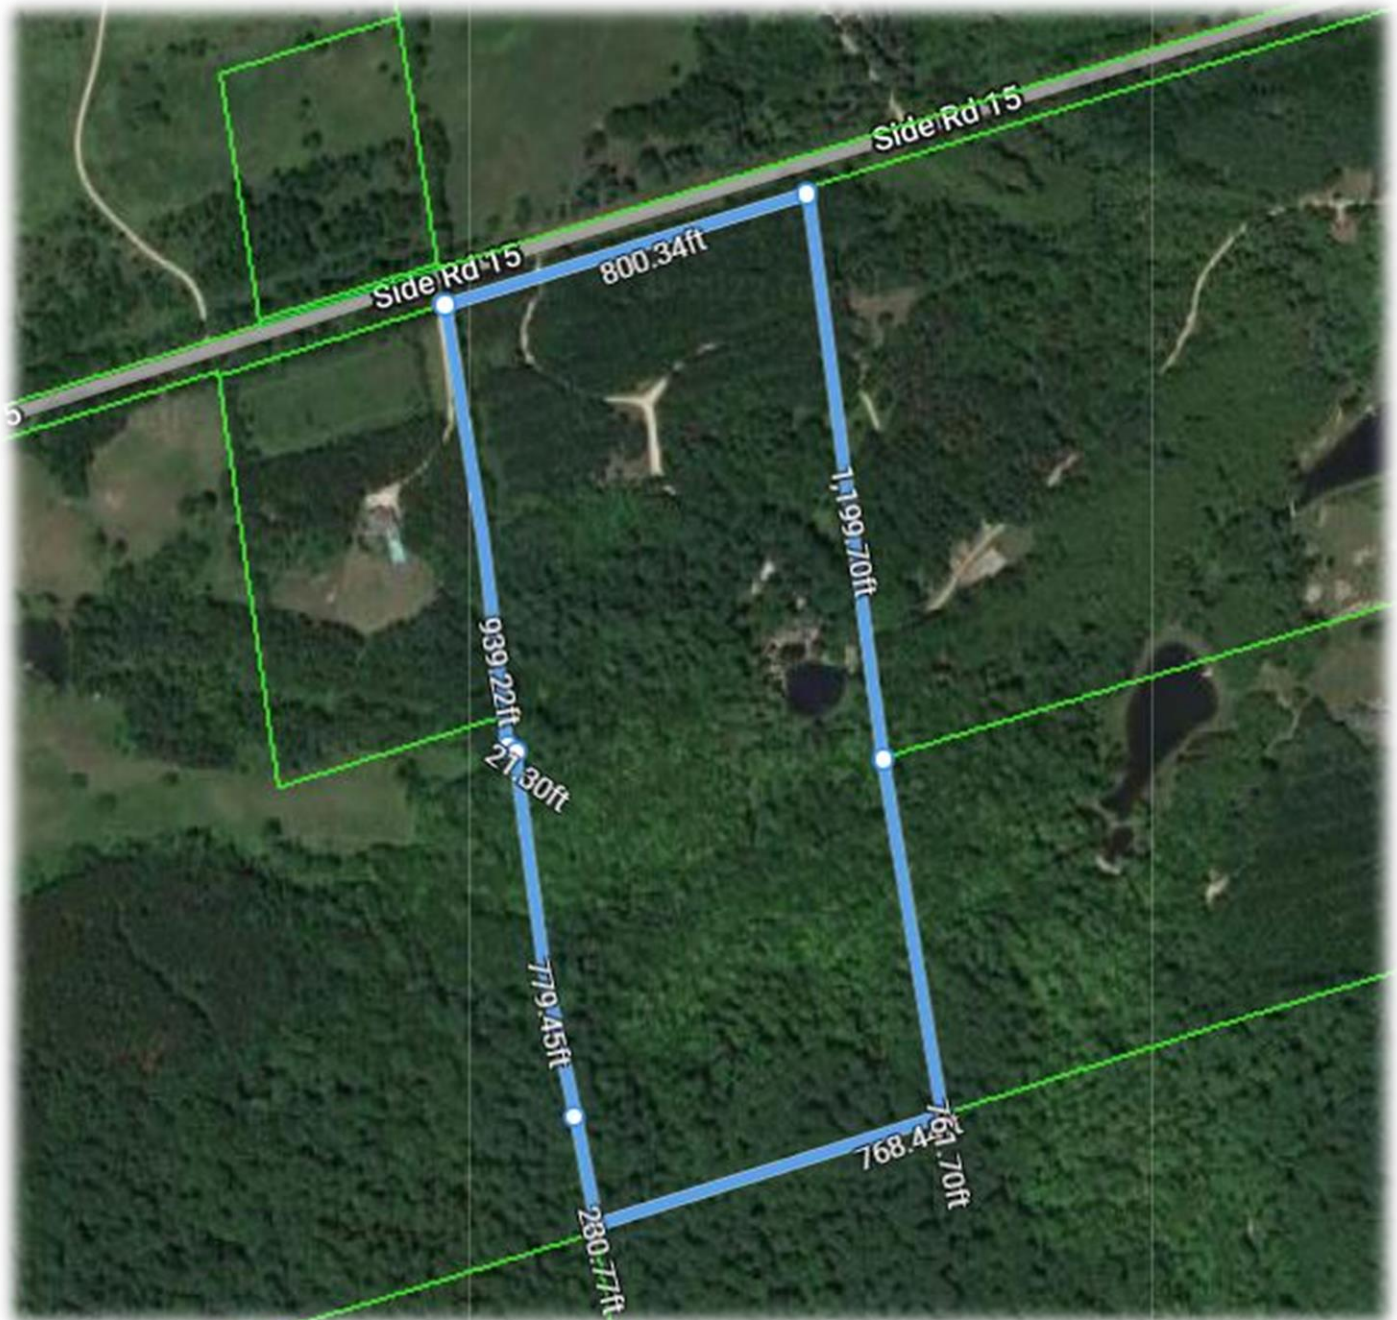

AERIAL VIEW OF PROPERTY:

627214 15 Sideroad

*Aerial map presented as per Geowarehouse website and is not to be used as a legal description of the property. It is for information purposes only and may not represent actual or current conditions.*