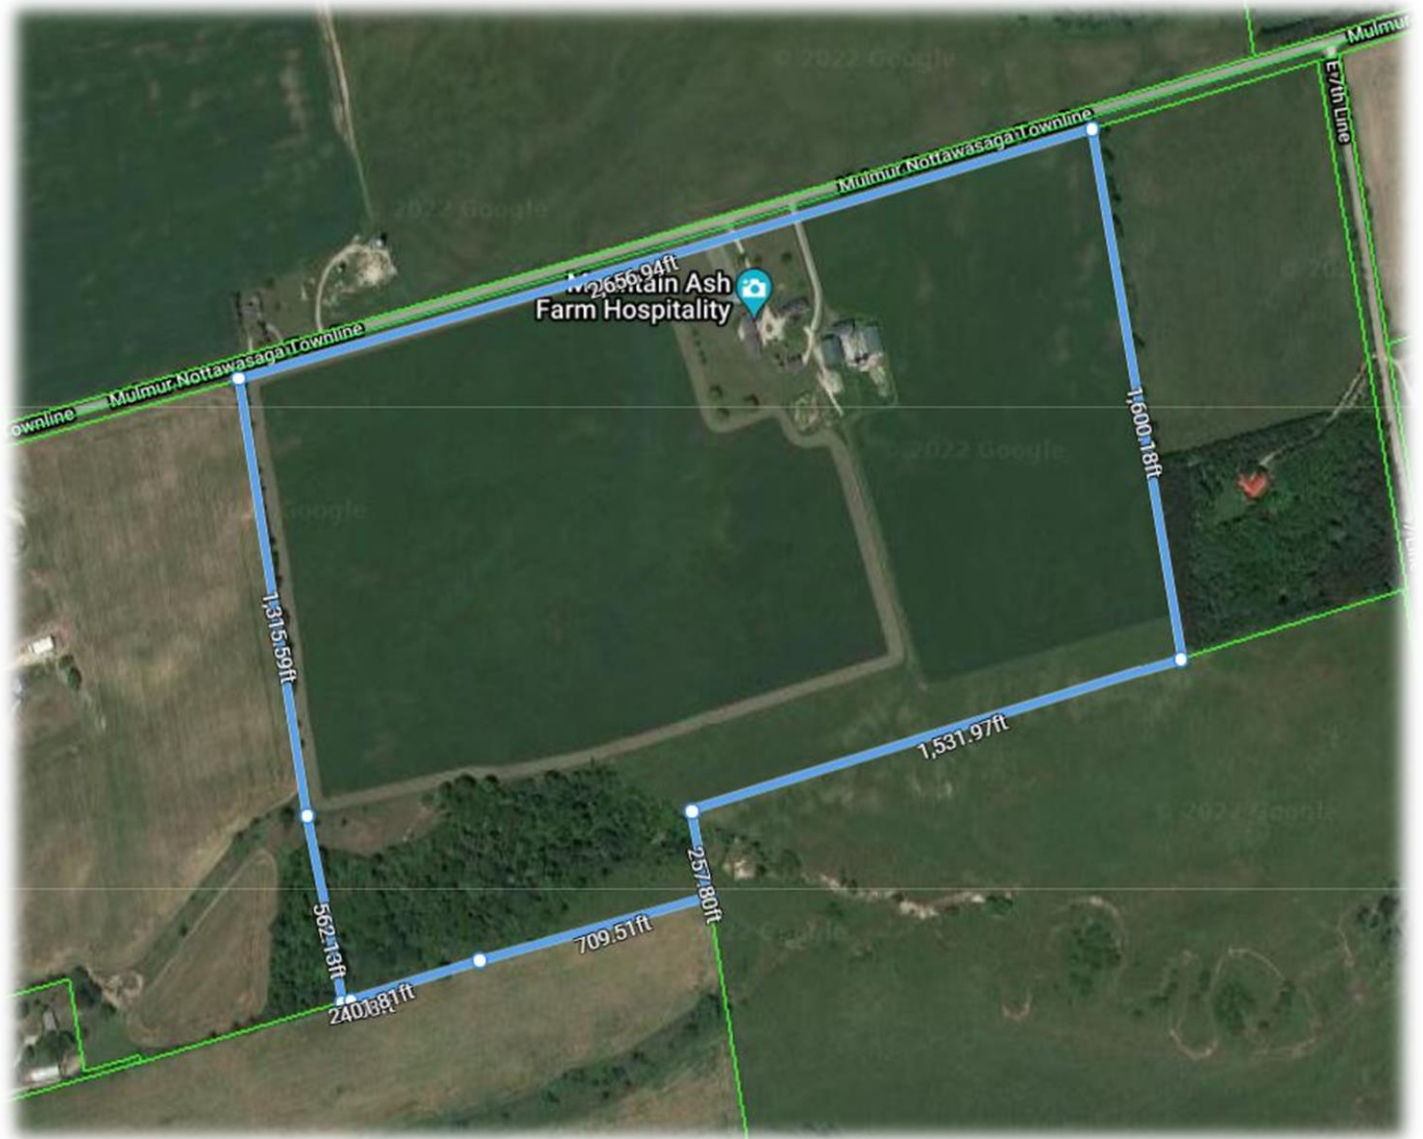

AERIAL VIEW OF PROPERTY:
828350 Mulmur Nottawasaga Townline

Aerial map presented as per Geowarehouse website and is not to be used as a legal description of the property. It is for information purposes only and may not represent actual or current conditions.