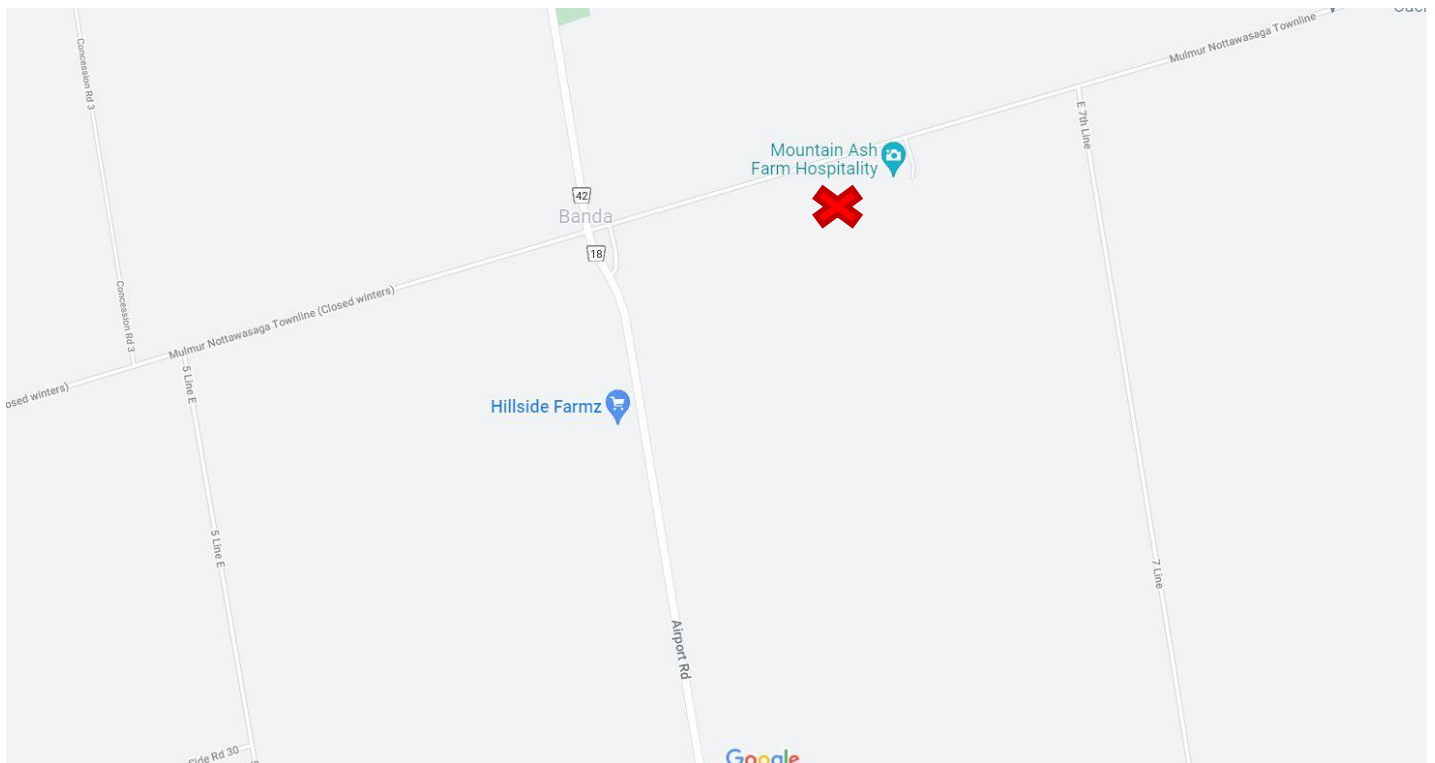

Google Map Location :

828350 Mulmur Nottawasaga Townline

North of Hwy 21 (Side Road 25), east of Hwy 18 (Airport Rd)