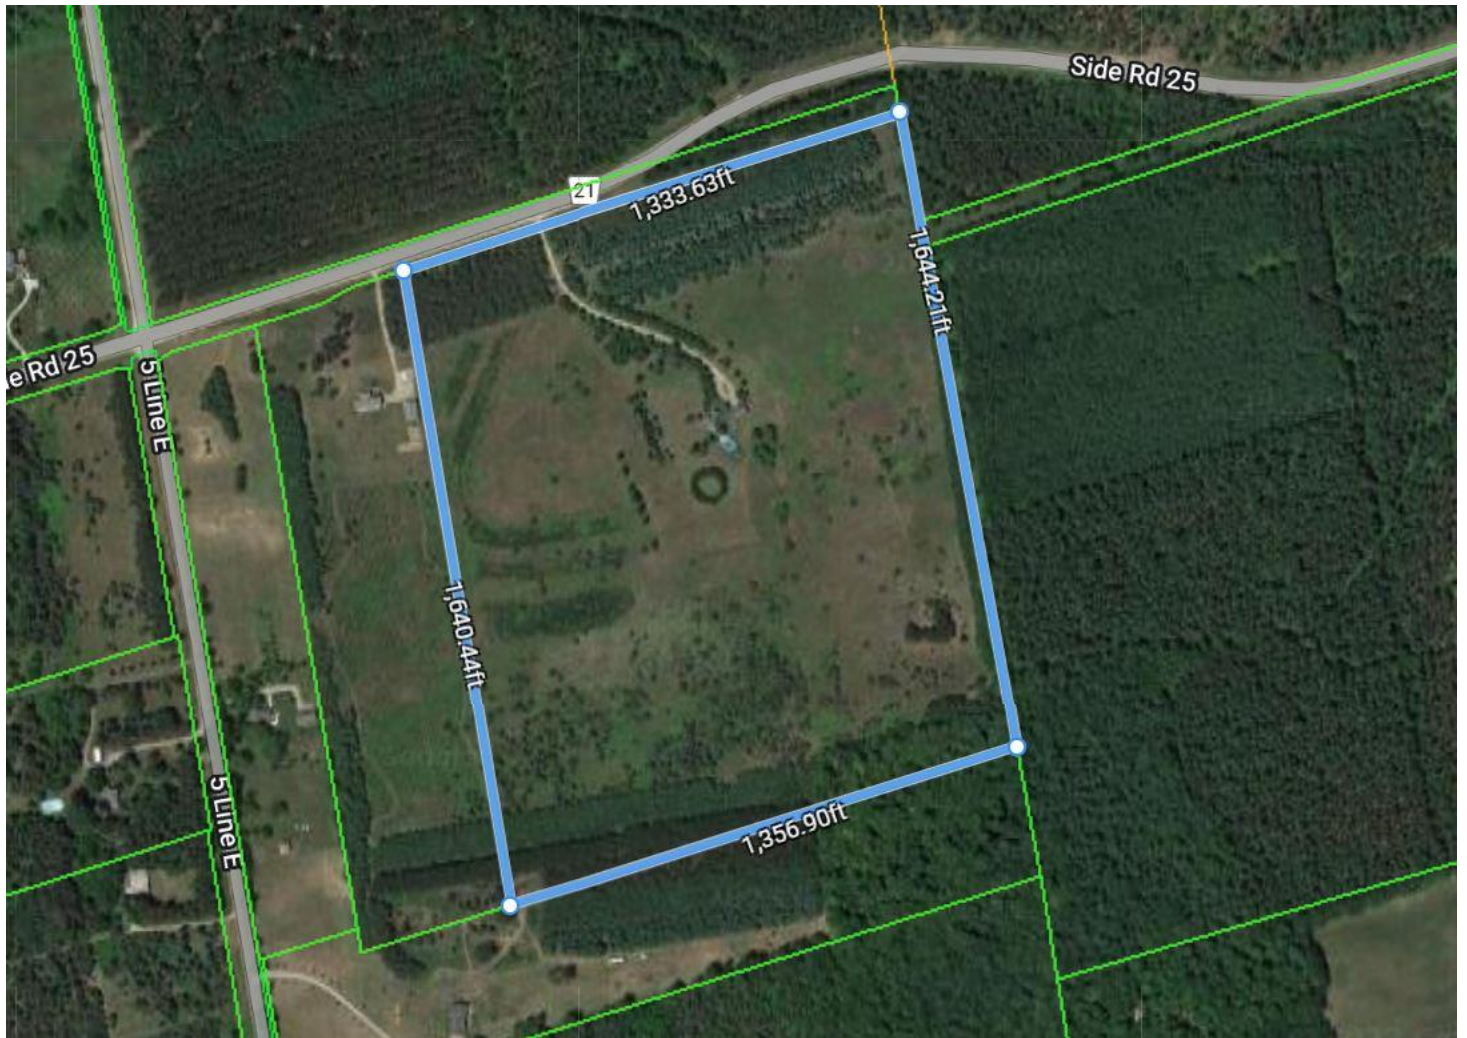

AERIAL VIEW OF PROPERTY:

708148 County Road 21, Mulmur

*Aerial map presented as per Geowarehouse website and is not to be used as a legal description of the property. It is for information purposes only and may not represent actual or current conditions.*